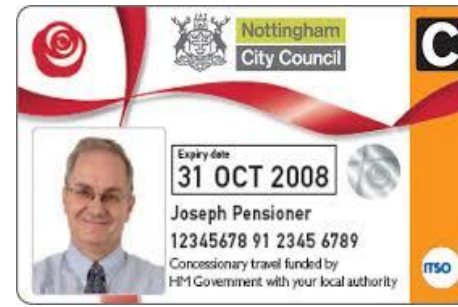

Linkbus Fares - L5

From: 28th May 2023

ZONE	Adult Single Fares		ADULT				UNDER 19				
			Single Cash	Return	RH PAYG	Day Cap	Single Cash	Return	RH PAYG	Day Cap	
			£1.70	X	£2.00	£5.20	£1.60	X	£1.60	£3.00	
6	Wollaton Estates						GROUP LINK DAY TICKET				
5	£1.70	QMC					STUDENT				
4	£2.00	£1.70	Lenton Boulevard/Derby Road				Single Cash	Return	RH PAYG	RH Day Cap	
3	£2.00	£2.00	£1.70	Castle Marina				£2.00	X	£2.00	£4.00
2	£2.00	£2.00	£2.00	£1.70	Wilford Road				ROBIN HOOD DAY TICKETS		
1	£2.00	£2.00	£2.00	£2.00	£1.70	City				ADULT	UNDER 19
									£6.00	£3.80	

Robin Hood Passes & Tickets

All Robin Hood Passes & Tickets valid for travel throughout the whole of the route - Robin Hood Day Tickets Issued By Other Bus Companies & NET are Valid For Travel

Concessionary Cards