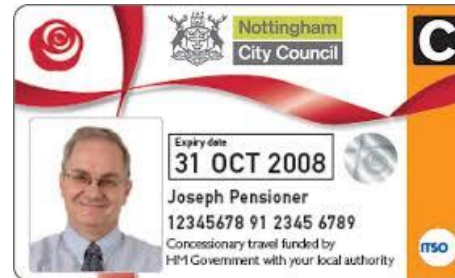

Linkbus Fares - L2/X2

From: 28th May 2023

ZONE	Adult Single Fares	ZONE	ADULT				UNDER 19				
			Single Cash	Return	RH PAYG	Day Cap	Single Cash	Return	RH PAYG	Day Cap	
		Short Hop	£1.70	X	£2.00	£5.20	£1.60	X	£1.60	£3.00	
11	Mornington Crescent				GROUP LINK DAY TICKET				STUDENT		
10	£1.70	Nottingham Business Park			UPTO 5 PEOPLE (ANY COMBINATION) £4.70		Single Cash	Return	RH PAYG	RH Day Cap	
9	£2.00	£1.70	Bilborough College				£2.00	X	£2.00	£4.00	
8	£2.00	£2.00	£1.70	Burnside Green					ROBIN HOOD DAY TICKETS		
7	£2.00	£2.00	£2.00	£1.70	Lidl				ADULT	UNDER 19	
6	£2.00	£2.00	£2.00	£2.00	£1.70	Wollaton Road/Old Coach Road			£6.00	£3.80	
5	£2.00	£2.00	£2.00	£2.00	£2.00	£1.70	Ringwood Crescent				
4	£2.00	£2.00	£2.00	£2.00	£2.00	£2.00	£1.70	QMC			
3	£2.00	£2.00	£2.00	£2.00	£2.00	£2.00	£2.00	£1.70	Savoy Cinema		
2	£2.00	£2.00	£2.00	£2.00	£2.00	£2.00	£2.00	£2.00	£1.70	Canning Circus	
1	£2.00	£2.00	£2.00	£2.00	£2.00	£2.00	£2.00	£2.00	£2.00	£1.70	City

Robin Hood Passes & Tickets

All Robin Hood Passes & Tickets valid for travel throughout the whole of the route - Robin Hood Day Tickets Issued By Other Bus Companies & NET are Valid For Travel

Concessionary Cards