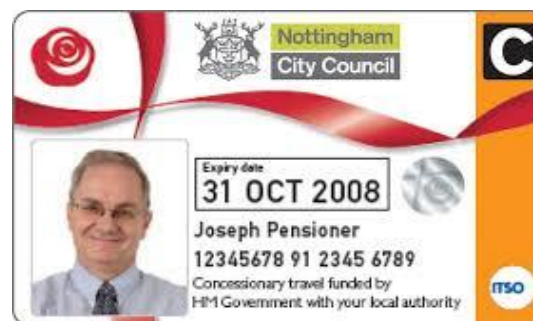

CT4N Single Fares - 14

From 24th February 2020

7	Sandiacre White Lion					
6	£1.70	Sandiacre Estates				
5	£1.90	£1.90	Stanton-by-Dale			
4	£2.10	£2.10	£1.90	Twelve Houses		
3	£2.50	£2.50	£2.10	£1.90	Quarry Hill Road/Bulls Head	
2	£2.80	£2.80	£2.50	£2.50	£1.90	Ilkeston Town Centre
1	£2.80	£2.80	£2.50	£2.50	£1.90	£1.70 Ilkeston TESCO

Under 19 Single Fares will be charged at Half the Adult Fare shown and are available at all times

CT4N Return Fares - 14

From 24th February 2020

7	Sandiacre White Lion					
6	£2.80	Sandiacre Estates				
5	£3.20	£3.20	Stanton-by-Dale			
4	£3.80	£3.80	£3.20	Twelve Houses		
3	£4.50	£4.50	£3.80	£3.20	Quarry Hill Road/Bulls Head	
2	£5.00	£5.00	£4.50	£4.50	£3.20	Ilkeston
1	£5.00	£5.00	£4.50	£4.50	£3.20	£3.00 Ilkeston TESCO

Under 19 Return Fares will be charged at Half the Adult Fare shown and are available at all times

Derbyshire Wayfarer

Adult Day Ticket (includes one child under 16)	£13.40
Senior Day Ticket (aged over 60) and covers one child under 16	£6.70
Group Day Ticket (covers two adults and up to three children)	£24.00

Derbyshire Wayfarer Tickets are valid on services 14, 29 & S16 and once purchased can be used on all bus services operating within Derbyshire. Derbyshire Wayfarer tickets issued by other bus & train companies are also valid for travel on services 14, 29 & S16

Concessionary Cards

Concessionary Cards available for travel from 09:30 Monday to Friday and all day Saturday