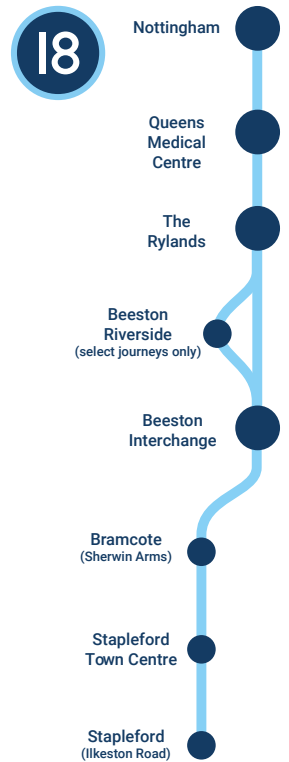

## 18 Stapleford, Beeston, Nottingham

Monday to Saturday	NS															NS
Stapleford, Ilkeston Road	05:56	06:35	07:35	08:35	09:40	10:40	11:40	12:40	13:40	14:40	15:40	16:40	17:40	18:40	19:35	
Stapleford, Ramsey Close	05:57	06:44	07:44	08:44	09:44	10:44	11:44	12:44	13:44	14:44	15:44	16:44	17:44	18:44	19:40	
Stapleford, Chequers	06:01	06:50	07:50	08:50	09:50	10:50	11:50	12:50	13:50	14:50	15:50	16:50	17:50	18:50	19:46	
Bramcote, Sherwin Arms	06:04	06:54	07:54	08:54	09:54	10:54	11:54	12:54	13:54	14:54	15:54	16:54	17:54	18:54	19:50	
Alderman White School	06:07	06:58	07:58	08:58	09:58	10:58	11:58	12:58	13:58	14:58	15:58	16:58	17:58	18:58	19:54	
Wollaton Road, Lidl	06:12	07:05	08:05	09:05	10:05	11:05	12:05	13:05	14:05	15:05	16:05	17:05	18:05	19:05	20:00	
Beeston Interchange (arrive)	06:14	07:08	08:08	09:08	10:08	11:08	12:10	13:08	14:08	15:08	16:10	17:08	18:08	19:08	20:03	
Beeston Interchange (depart)	06:15	07:10	08:10	09:10	10:10	11:10	12:10	13:10	14:10	15:10	16:10	17:10	18:10	19:10	20:05	
Beeston Rylands, Meadow Road	06:21	07:16	08:16	09:16	10:16	11:16	12:16	13:16	14:16	15:16	16:16	17:16	18:16	19:16	20:10	
Beeston Rylands, Riverside Road	--	--	08:19	09:19	10:19	11:19	12:19	13:19	14:19	15:19	16:19	17:19	18:19	--	--	
Lilac Grove, Boots	06:25	07:20	08:25	09:25	10:25	11:25	12:25	13:25	14:25	15:25	16:25	17:25	18:25	19:20	20:14	
Dunkirk Lace Street	06:31	07:26	08:31	09:31	10:31	11:31	12:31	13:31	14:31	15:31	16:31	17:31	18:31	19:26	20:20	
QMC Main Entrance	06:33	07:28	08:33	09:33	10:33	11:33	12:33	13:33	14:33	15:33	16:33	17:33	18:33	19:28	20:22	
Beastmarket Hill (B1)	06:43	07:38	08:43	09:43	10:43	11:43	12:43	13:43	14:43	15:43	16:43	17:43	18:43	19:38	20:30	