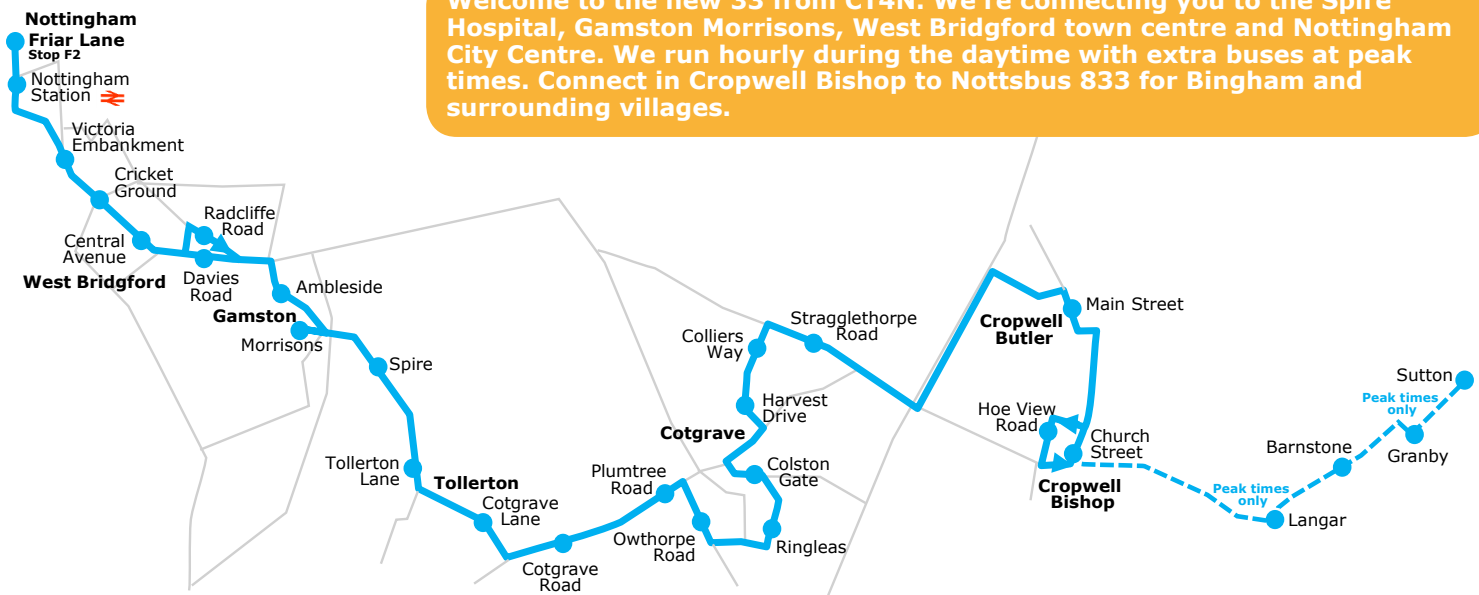

33

CT4N

from 28th May 2019

Sutton - Granby - Barnstone - Langar
**Cropwell Bishop - Cropwell Butler -
 Cotgrave - Tollerton - Gamston -
 West Bridgford - Nottingham**

Welcome to the new 33 from CT4N. We're connecting you to the Spire Hospital, Gamston Morrisons, West Bridgford town centre and Nottingham City Centre. We run hourly during the daytime with extra buses at peak times. Connect in Cropwell Bishop to Nottsbus 833 for Bingham and surrounding villages.