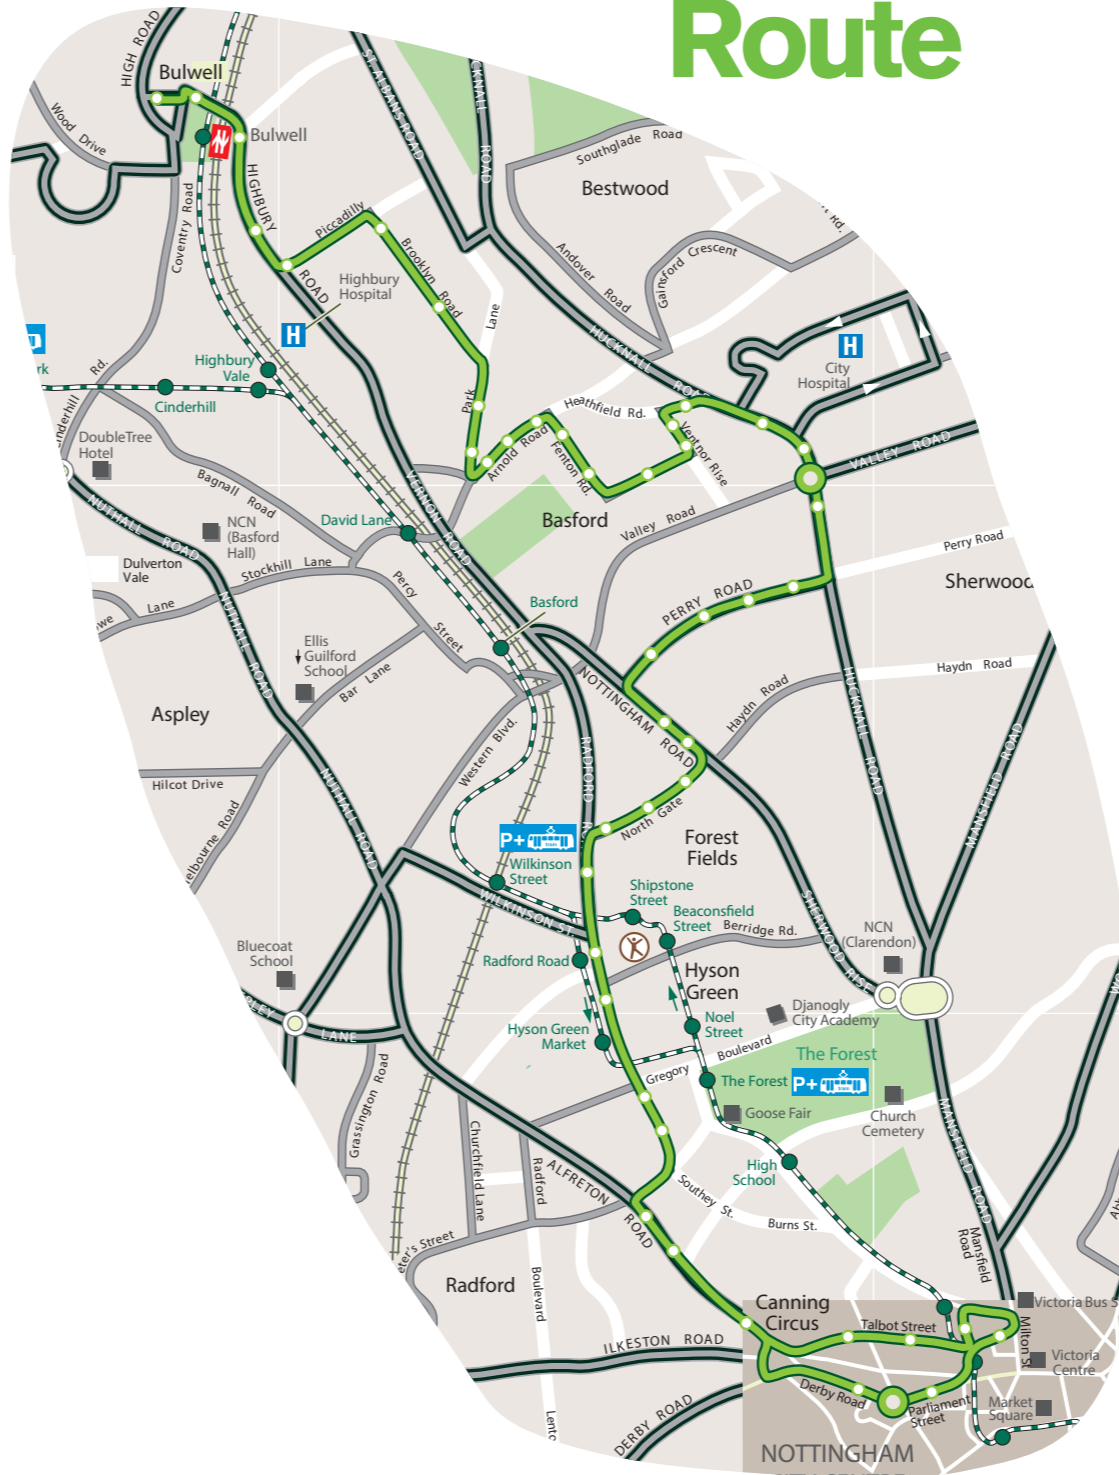

Nottingham
City Council

L14 locallink

City, Hyson Green, Bulwell

Effective from January 2018

Route

Only £1 per trip

on any linkbus service with Robin Hood PAYG

Pick up your Robin Hood card from one of the on-street ticket machines.

robinhoodnetwork.co.uk

Concessionary cards

Concessionary pass holders may travel free of charge (as per scheme conditions) along the full route.

Robin Hood Season card

If you travel regularly on several different operators, a Robin Hood season ticket might be a better fit for you. For more information on Adult, under 19 and student options please visit robinhoodnetwork.co.uk/season

Please note

V Passengers may remain on board to Ventnor Rise

Monday to Friday

Bulwell Bus Station	--	0703	0726	0756	--	0903	then every 30 mins	1603	--	--
Piccadilly, Brooklyn Rd	--	0709	0732	0802	--	0909		1609	--	--
Fenton Road Top	0644	0714	0737	0807	0844	0914		1614	1649	1729
City Hospital	0650	0720	0743	0815	0850	0920		1620	1655	1735
Nottingham Rd, Zulu Rd	0657	0727	0752	0822	0857	0927		1627	1702	1742
Hyson Green, ASDA	0702	0732	0757	0827	0902	0932		1632	1707	1747
Canning Circus	0708	0738	0805	0835	0908	0938		1638	1713	1753
Burton St, opp Guildhall	0713	0743	0813	0843	0913	0943		1643	1718	1758