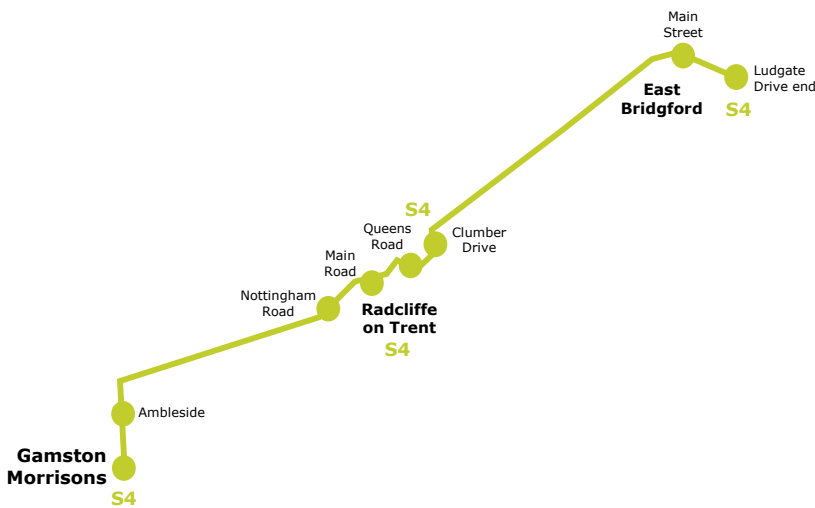

shopper

S4 East Bridgford - Radcliffe - Morrisons

East Bridgford - Radcliffe - Morrisons

Tuesdays & Thursdays	S4
East Bridgford, Main St/Ludgate Dr	1055
Radcliffe, Clumber Drive	1105
Radcliffe, Vicarage Lane	1110
Gamston, Morrisons	1120

Morrisons - Radcliffe - East Bridgford

Tuesdays & Thursdays	S4
Gamston, Morrisons	1245
Radcliffe, Vicarage Lane	1255
Radcliffe, Clumber Drive	1300
East Bridgford, Main St/Ludgate Dr	1311

- low floor, easy access buses
- serves all stops along the route
- single & return fares available
- change given
- friendly, helpful drivers
- concession passes accepted
- plenty of room on board for shopping trolleys