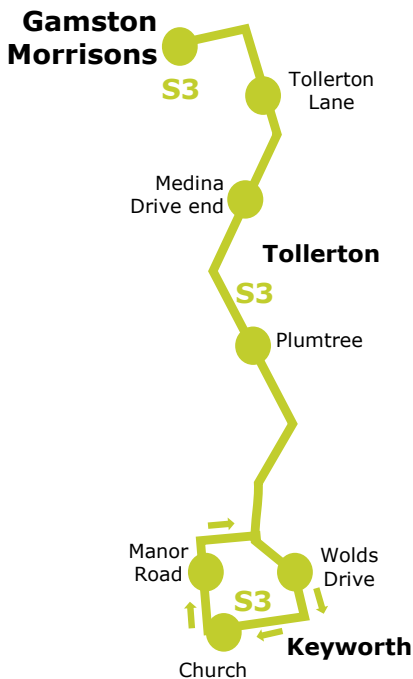

shoppper

S3 Keyworth - Tollerton - Morrisons

Keyworth - Tollerton - Morrisons

Tuesdays	S3
Keyworth, Wolds Dr/Lyncombe Gdns	1215
Keyworth, Wolds Drive shops	1217
Keyworth, Church	1222
Keyworth, Manor Road	1224
Plumtree, Griffin Inn	1230
Tollerton, Medina Drive end	1232
Gamston, Morrisons	1240
Thursdays	S3
Keyworth, Wolds Dr/Lyncombe Gdns	0930
Keyworth, Wolds Drive shops	0932
Keyworth, Church	0937
Keyworth, Manor Road	0939
Plumtree, Griffin Inn	0945
Tollerton, Medina Drive end	0947
Gamston, Morrisons	0955

Morrisons - Tollerton - Keyworth

Tuesdays	S3
Gamston, Morrisons	1400
Tollerton, Medina Drive end	1408
Plumtree, Griffin Inn	1411
Keyworth, Wolds Drive shops	1415
Keyworth, Church	1420
Keyworth, Manor Road	1422
Keyworth, Normanton Lane	1424
Thursdays	S3
Gamston, Morrisons	1125
Tollerton, Medina Drive end	1133
Plumtree, Griffin Inn	1136
Keyworth, Wolds Drive shops	1140
Keyworth, Church	1145
Keyworth, Manor Road	1147
Keyworth, Normanton Lane	1149