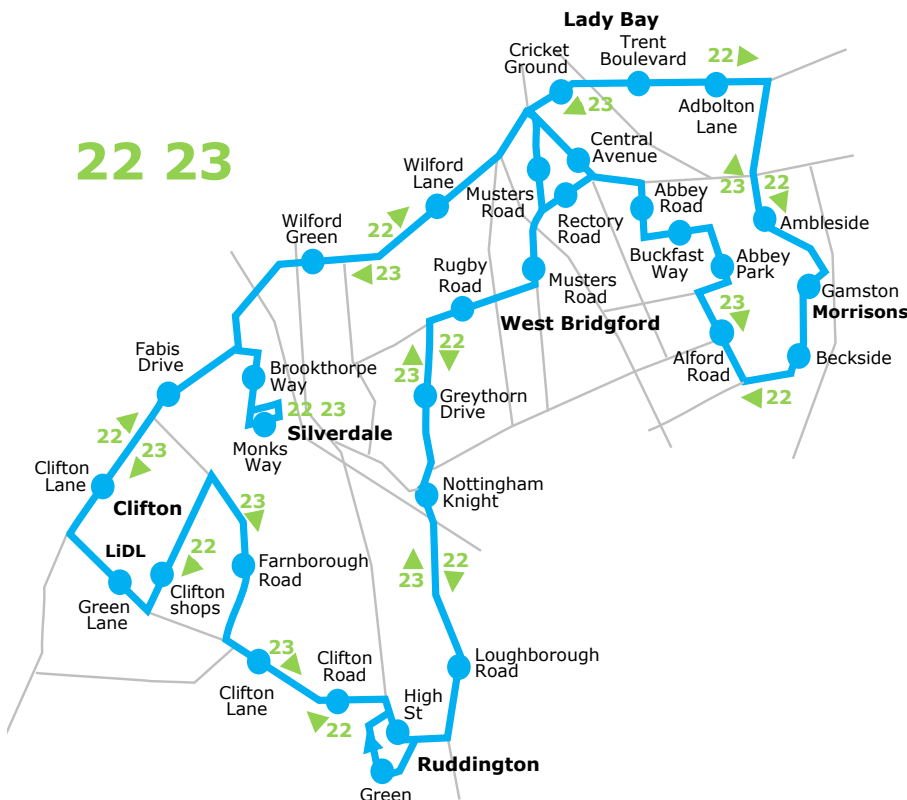

23

Gamston - Lady Bay - West Bridgford - Clifton - Ruddington - West Bridgford - Gamston

Monday to Saturday

Gamston, Morrisons	0900	1000	1100	1200	1300	1400	1500
Lady Bay, Adbolton Lane	0904	1004	1104	1204	1304	1404	1504
Radcliffe Road, Fox Road	0909	1009	1109	1209	1309	1409	1509
West Bridgford, Central Avenue	0914	1014	1114	1214	1314	1414	1514
Embankment Primary Care Centre	0923	1023	1123	1223	1323	1423	1523
Silverdale, Monks Way	0930	1030	1130	1230	1330	1430	1530
Clifton, Southchurch Drive shops	0938	1038	1138	1238	1338	1438	1538
Clifton, Farnborough Road	0944	1044	1144	1244	1344	1444	1544
Ruddington, Kirk Lane	0950	1050	1150	1250	1350	1450	1550
Greythorn Drive top	0955	1055	1155	1255	1355	1455	1555
Rugby Road	1000	1100	1200	1300	1400	1500	1600
West Bridgford, Central Avenue	1005	1105	1205	1305	1405	1505	1605
Abbey Park, Buckfast Way	1008	1108	1208	1308	1408	1508	1608
Alford Road	1011	1111	1211	1311	1411	1511	1611
Gamston, Morrisons	1015	1115	1215	1315	1415	1515	1615

- all Adult single fares £1.50
- under 19s single fares £1
- change given
- Robin Hood tickets and season passes accepted
- concession passes accepted
- friendly, helpful drivers
- serves all stops along the route