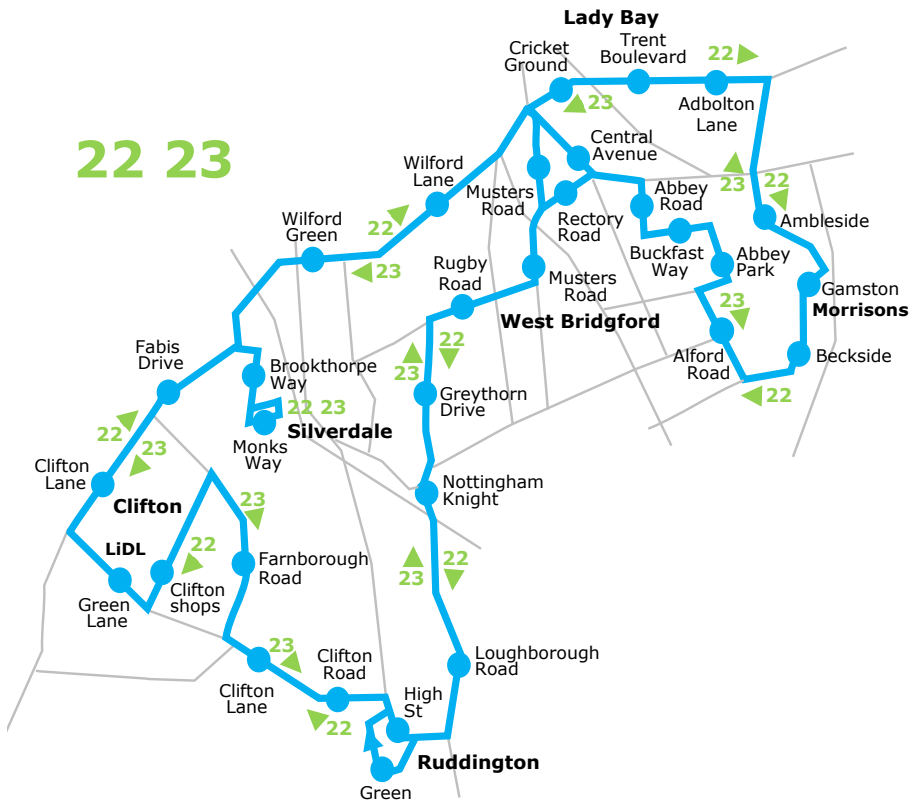

22

Gamston - West Bridgford - Ruddington - Clifton - West Bridgford - Lady Bay - Gamston

Monday to Saturday

Gamston, Morrisons	0930	1030	1130	1230	1330	1430	1530
Alford Road	0934	1034	1134	1234	1334	1434	1534
Abbey Park, Buckfast Way	0937	1037	1137	1237	1337	1437	1537
West Bridgford, Central Avenue	0940	1040	1140	1240	1340	1440	1540
Rugby Road	0945	1045	1145	1245	1345	1445	1545
Ruddington, Green	0955	1055	1155	1255	1355	1455	1555
Clifton, Farnborough Road	1001	1101	1201	1301	1401	1501	1601
Clifton, Southchurch Drive shops	1007	1107	1207	1307	1407	1507	1607
Silverdale, Monks Way	1015	1115	1215	1315	1415	1515	1615
Embankment Primary Care Centre	1022	1122	1222	1322	1422	1522	1622
County Hall	1025	1125	1225	1325	1425	1525	1625
West Bridgford, Central Avenue	1031	1131	1231	1331	1431	1531	1631
Radcliffe Road, Fox Road	1036	1136	1236	1336	1436	1536	1636
Lady Bay, Adbolton Lane	1041	1141	1241	1341	1441	1541	1641
Gamston, Morrisons	1045	1145	1245	1345	1445	1545	1645

- all Adult single fares £1.50
- under 19s single fares £1
- change given
- Robin Hood tickets and season passes accepted
- concession passes accepted
- friendly, helpful drivers
- serves all stops along the route