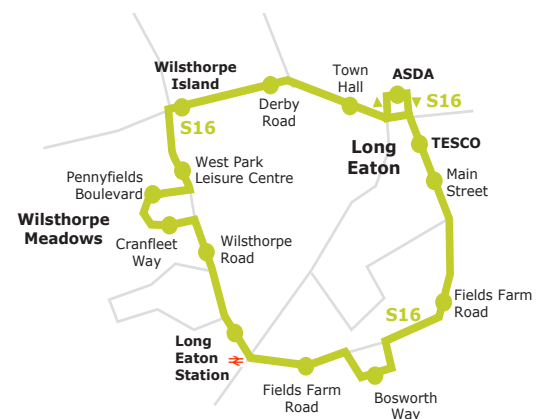

Monday to Friday	S16	S16	S16	S16	S16
Long Eaton ASDA	0950	1050	1150	1350	1450
Fields Farm Road	0955	1055	1155	1355	1455
Bosworth Way	0957	1057	1157	1357	1457
Long Eaton Rail Station	1001	1101	1201	1401	1501
Wilsthorpe Meadows/Pennyfields Blvd	1004	1104	1204	1404	1504
Wilsthorpe Island	1006	1106	1206	1406	-
Long Eaton, Town Hall	1010	1110	1210	1410	-
Long Eaton ASDA	1012	1112	1212	1412	-

Sorry, no buses on Saturdays, Sundays or Bank Holidays except Good Friday.
Timetable effective from 24th February 2020.

- low floor, easy access buses
- concession passes accepted
- serves all stops along the route
- friendly, helpful drivers
- single & return fares available
- plenty of room on board for shopping trolleys
- pay by cash or contactless

Welcome to the CT4N Shopper service S16.

This circular service runs around Long Eaton linking Fields Farm Road, Cranfleet Way and Wilsthorpe Island to Long Eaton ASDA and Tesco.

Buses run Monday to Friday daytimes. Concessionary Passes are accepted, Derbyshire Wayfarer, single and return fares are also available.

concession passes accepted

contact us

ct4n.co.uk

enquiries@ct4n.co.uk

0115 986 3355

@CT4NLive

CT4NLive

@CT4N_Live