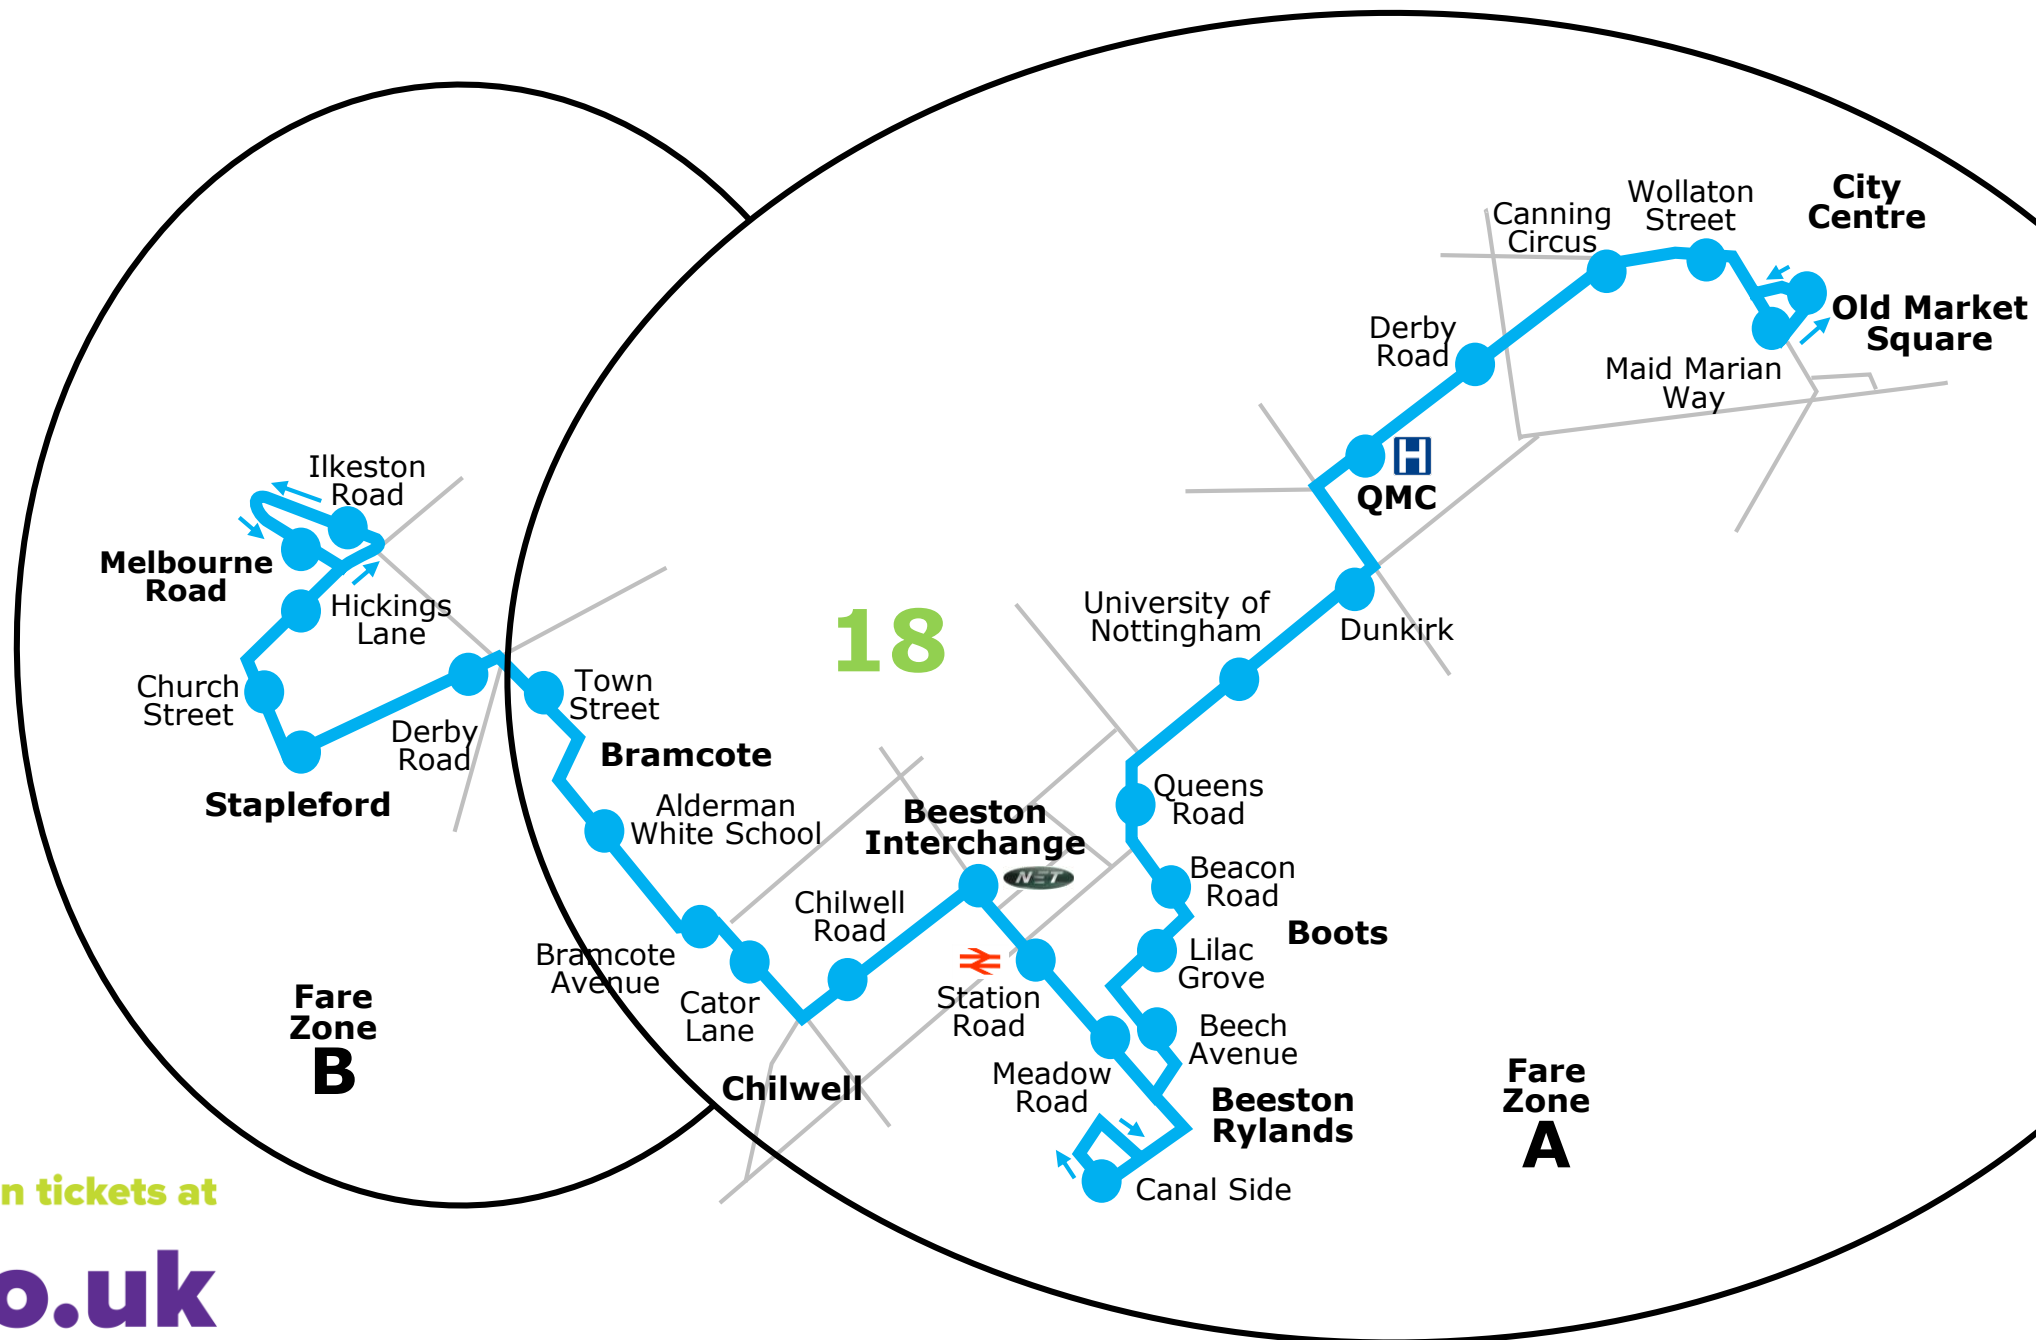

CT4N

18

**Stapleford
Bramcote
Chilwell
Beeston
Rylands
University
QMC
Nottingham**

Buy your **CT4N** season tickets at

tripese.co.uk