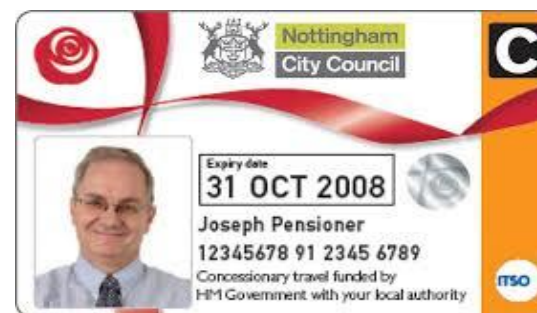

CT4N Single Fares - 14

From 24th February 2020

7	Sandiacre White Lion					
6	£1.70	Sandiacre Estates				
5	£1.90	£1.90	Stanton-by-Dale			
4	£2.10	£2.10	£1.90	Twelve Houses		
3	£2.50	£2.50	£2.10	£1.90	Quarry Hill Road/Bulls Head	
2	£2.80	£2.80	£2.50	£2.50	£1.90	Ilkeston Town Centre
1	£2.80	£2.80	£2.50	£2.50	£1.90	£1.70 Ilkeston TESCO

Under 19 Single Fares will be charged at Half the Adult Fare shown and are available at all times

CT4N Return Fares - 14

From 24th February 2020

7	Sandiacre White Lion					
6	£2.80	Sandiacre Estates				
5	£3.20	£3.20	Stanton-by-Dale			
4	£3.80	£3.80	£3.20	Twelve Houses		
3	£4.50	£4.50	£3.80	£3.20	Quarry Hill Road/Bulls Head	
2	£5.00	£5.00	£4.50	£4.50	£3.20	Ilkeston
1	£5.00	£5.00	£4.50	£4.50	£3.20	£3.00 Ilkeston TESCO

Under 19 Return Fares will be charged at Half the Adult Fare shown and are available at all times

Derbyshire Wayfarer

Adult Day Ticket (includes one child under 16)	£13.40
Senior Day Ticket (aged over 60) and covers one child under 16	£6.70
Group Day Ticket (covers two adults and up to three children)	£24.00

Derbyshire Wayfarer Tickets are valid on services 14, 29 & S16 and once purchased can be used on all bus services operating within Derbyshire. Derbyshire Wayfarer tickets issued by other bus & train companies are also valid for travel on services 14, 29 & S16

Concessionary Cards

Concessionary Cards available for travel from 09:30 Monday to Friday and all day Saturday