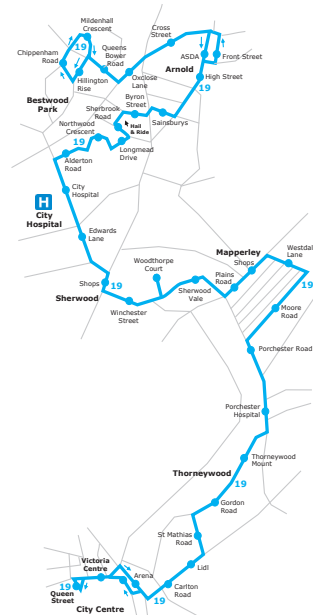

Bestwood Park - Arnold -  
Edwards Lane Estate - City Hospital -  
Sherwood - Woodthorpe Court -  
Mapperley - Thorneywood - City

## 19 City - Mapperley - Sherwood - Arnold

### Monday to Friday

City, Queen Street	-	1005	1105	1205	1305	1405
City, Victoria Centre	-	1008	1108	1208	1308	1408
St Mathias Road	-	1012	1112	1212	1312	1412
Thorneywood Mount, top	-	1018	1118	1218	1318	1418
Moore Road	0921	1021	1121	1221	1321	1421
Mapperley, shops	0924	1024	1124	1224	1324	1424
Woodthorpe Court	0931	1031	1131	1231	1331	1431
Sherwood, shops	0935	1035	1135	1235	1335	1435
City Hospital, Edwards Lane	0940	1040	1140	1240	1340	1440
Northwood Road	0943	1043	1143	1243	1343	1443
Arnold, Sainsburys	0947	1047	1147	1247	1347	1447
Arnold, Front Street	0952	1052	1152	1252	1352	1452
Queens Bower Road	0957	1057	1157	1257	1357	-
Bestwood, Hillington Rise	1000	1100	1200	1300	1400	-
Bestwood, Mildenhall Crescent	1002	1102	1202	1302	1402	-

The new service 19 from CT4N connects you with shopping areas, supermarkets, health centres and local amenities. This service provides important links from Moore Road, Woodthorpe Court and Edwards Lane Estate to local shops in Mapperley, Sherwood and Arnold. Buses also pass the City Hospital entrances on Edwards Lane. In Nottingham City centre, there are stops outside Victoria Centre and the terminus is on Queen Street, just off Old Market Square. Buses run hourly on Mondays to Fridays, and two hourly on Saturdays. Concession passes and Robin Hood tickets and smart cards are accepted, with local short hop fares from only £1.50 for adults and from £1 for under 19s. Buy from the driver using cash or contactless payment.