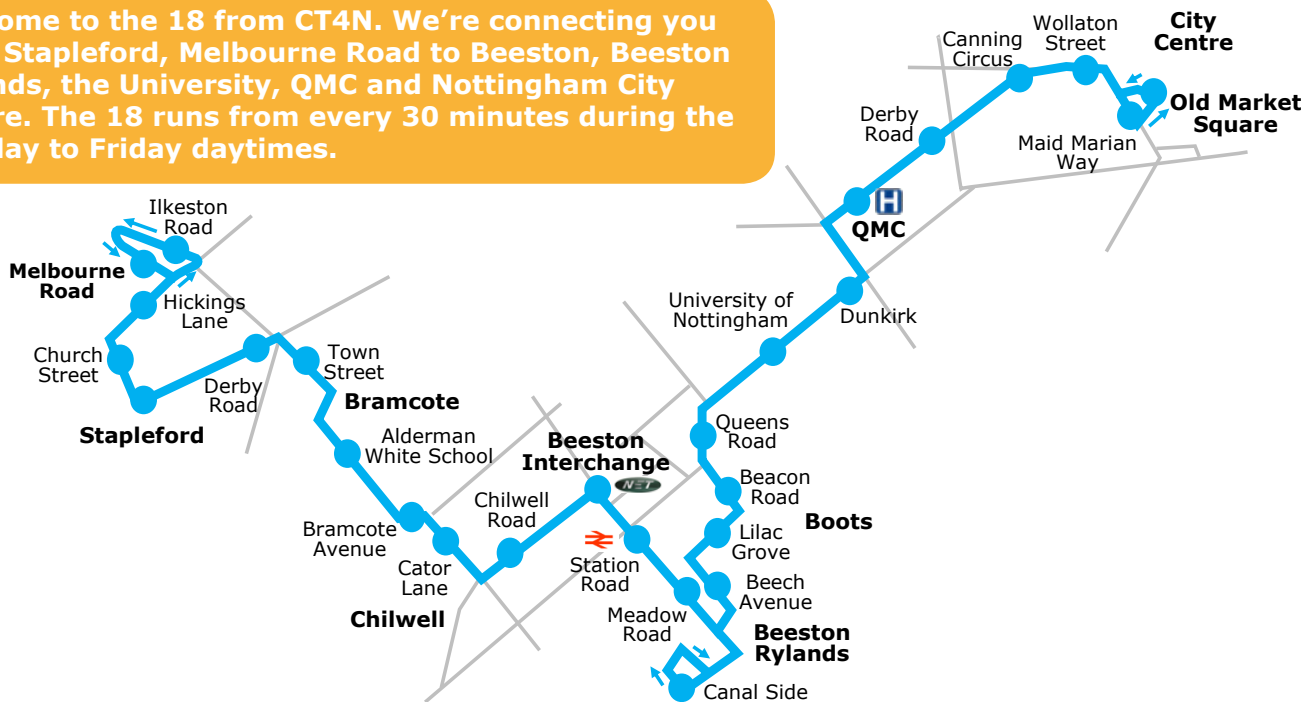

18 CT4N

from 1st October 2018

Stapleford - Bramcote - Beeston - Rylands - University - QMC - Nottingham

Welcome to the 18 from CT4N. We're connecting you from Stapleford, Melbourne Road to Beeston, Beeston Rylands, the University, QMC and Nottingham City Centre. The 18 runs from every 30 minutes during the Monday to Friday daytimes.

Saturday																			
City, Beastmarket Hill (B1)	0710	0740	0810	0840	0910	0945	THEN AT THESE TIMES EVERY HOUR	15	45	UNTIL	1415	1445	1515	1545	1615	1645	1715	1745	1845
QMC Main Entrance	0720	0750	0820	0850	0920	0954		24	54		1424	1454	1524	1554	1624	1654	1724	1754	1853
Dunkirk, Lace Street	0722	0752	0822	0852	0922	0956		26	56		1426	1456	1526	1556	1626	1656	1726	1756	1855
Lilac Grove, Boots	0727	0757	0827	0857	0927	1002		32	02		1432	1502	1532	1602	1632	1702	1732	1802	1900
Beeston Rylands, Riverside Road	-	-	-	-	-	1007		-	07		-	1507	-	-	-	-	-	-	-
Beeston Rylands, Meadow Rd Shops	0731	0801	0831	0901	0931	1011		36	11		1436	1511	1536	1606	1636	1706	1736	1806	1904
Beeston Interchange (arrive)	0738	0806	0838	0908	0938	1018		43	18		1443	1518	1543	1611	1643	1711	1743	1811	1910
Beeston Interchange (depart)	-	0808	-	0910	-	1020		-	20		-	1520	-	1613	-	1713	-	1813	1910
Chilwell, Central College	-	0813	-	0913	-	1023		-	23		-	1523	-	1618	-	1718	-	1818	1913
Chilwell, Mottram Road	-	0816	-	0916	-	1026		-	26		-	1526	-	1621	-	1721	-	1821	1916
Bramcote, Sherwin Arms	-	0823	-	0923	-	1032		-	32		-	1532	-	1627	-	1727	-	1827	1921
Stapleford, Arthur Mee Centre	-	0827	-	0927	-	1036		-	36		-	1536	-	1631	-	1731	-	1831	1924
Stapleford, Ilkeston Road	-	0831	-	0931	-	1040		-	40		-	1540	-	1635	-	1735	-	1835	1927
Stapleford, Ramsey Close	-	0832	-	0932	-	1041		-	41		-	1541	-	1636	-	1736	-	1836	1928