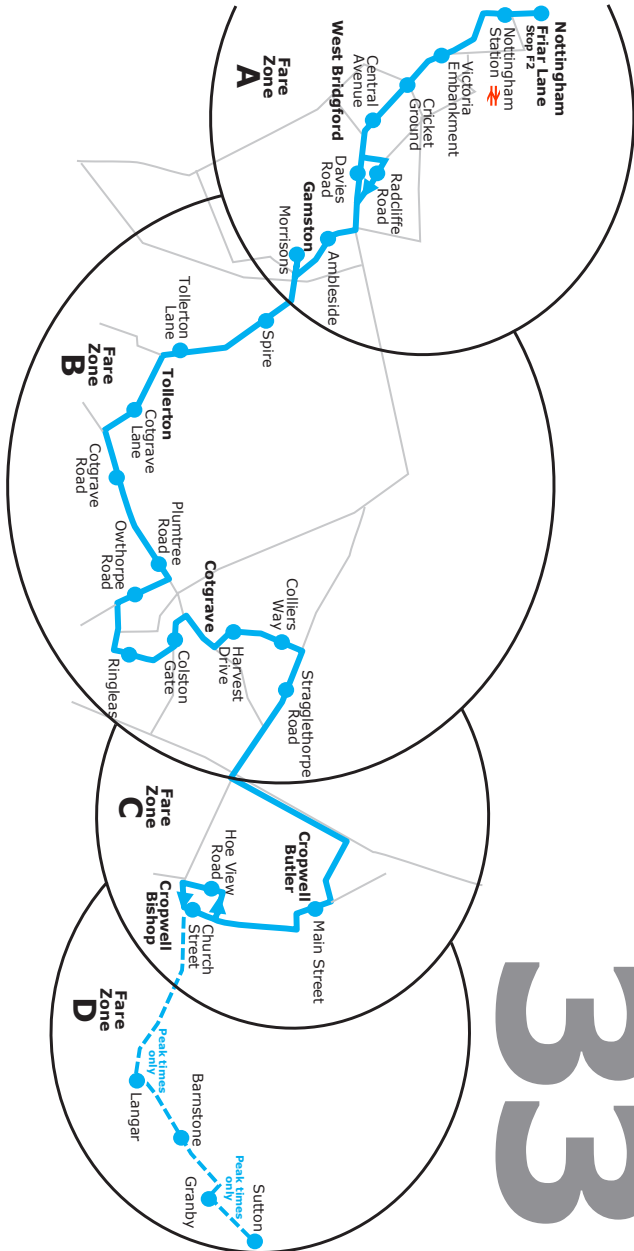

Welcome to the new 33 from CT4N. We're connecting you to the Spire Hospital, Gamston Morrisons, West Bridgford town centre and Nottingham City Centre.

We run hourly during the daytime with extra buses at peak times. Connect in Cropwell Bishop to Nottsbus 833 for Bingham and surrounding villages.

## 33 Nottingham - West Bridgford - Cotgrave - Cropwells